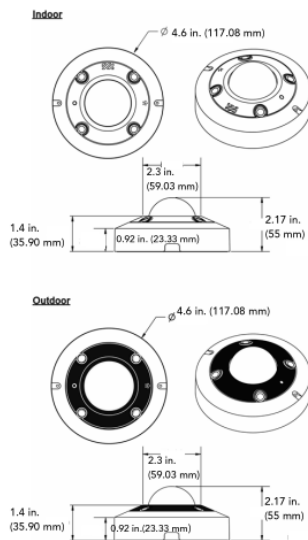

## V9360 Indoor Series Connectors

1. Power Connector: 12 VDC - Pole 1: 12 VDC; Pole 2: Reserved
2. RJ-45 Connector: Network and PoE connections
3. MicroSD Card Slot: Insert microSD card for storage
4. Alarm and Audio Connector: Input and output
5. Built-in Microphone: Audio In
6. Default Button: Press to restore factory defaults
7. Speaker: Audio Out

### Dimension Drawing