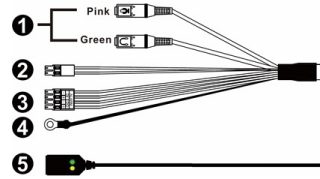

V9360W Outdoor Series Connectors

1. Audio Connector: Two way audio transmission, audio in and out
  2. Power Connector: 12 VDC
  3. Alarm Connector: Input and output
  4. Ground Connection: GND
  5. RJ-45 Connector: Network and PoE connections
2. Default Button (see indoor Connectors 6): Press to restore factory defaults
   MicroSD Card Slot (see indoor Connectors 3)