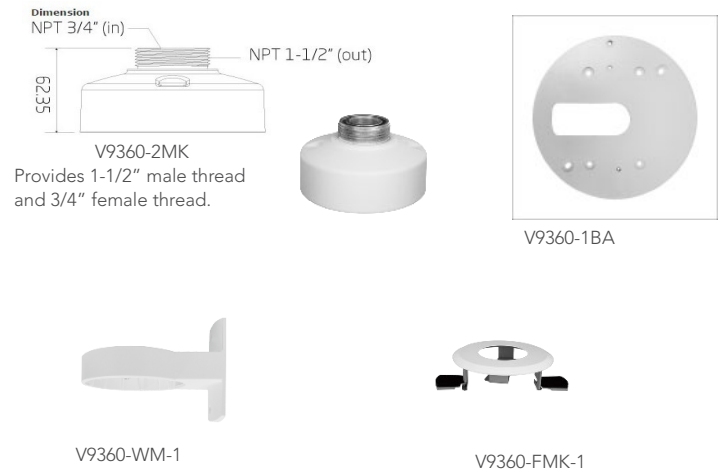

Mounting Accessories

Video Streaming Table

Dewarping Type	Video Resolution	Streaming	Video Streaming (fps)
Edge Dewarping	6 MP: H.264: 3072x2048/2688x1520/2048x1536/1920x1080/1600x1200/1408x1408/960x960/960x720/960x554	Dual*	H.264: 4MP (2048x2048) @20fps + H.264 1080p @20fps
	H.264: 1.98MP (1408x1408) @25/30fps+ H.264 1080p @25/30fps		
	M-JPEG:1920x1080/1600x1200/1408x1408/960x960/960x720/960x554	Single	H.264 6MP (3072x2048) @25/30fps H.264 12MP (4000x3000) @20fps; H.264 4K (3840x2160) @24fps; H.264 6MP (3200x1800) @25/30fps + 720p @25/30fps H.264/M-JPEG 1080p @50/60fps
Software Dewarping	6 MP: H.264: (3072x2048)/Full HD 1080P/SXGA/HD 720P/XGA/SVGA/D1/VGA/CIF/QVGA	Dual*	H.264 6MP (3072x2048) @25/30fps + H.264 720p @25/30fps
	M-JPEG: Full HD 1080P/SXGA/720P/XGA/SVGA/D1/VGA/CIF/QVGA		H.264 12MP (4000x3000) @15fps + 1080p @15fps; H.264 4K (3840x2160) @20fps + 1080p @20fps; H.264 6MP (3200x1800) @25/30fps + 720p @25/30fps; H.264/MJPEG 1080P @50/60fps + H.264/MJPEG 1080P @25/30fps
	12 MP: H.264: 12 MP (4000x3000)/4K (3840x2160)/6MP (3200x1800)/1080P	Quad**	6 MP: H.264 1080p @50/60fps + 1080p @25/30fps H.264/M-JPEG 1080p @50/60fps + 1080p @25/30fps
H.264/M-JPEG: Full HD 1080P	NTSC: H.264 1080p @60fps + H.264 SXGA @60fps + H.264 D1 @60fps + H.264 CIF @60fps PAL: H.264 1080p @50fps + H.264 1080p @50fps + H.264 VGA @50fps + H.264 CIF @50fps		

*Note: M-JPEG supports resolutions of 1080P or under. ** Note: 1 of the streams can be M-JPEG

Dated: 4/2017

Specifications subject to change without notice.

Vicon and its logo is a registered trademarks of Vicon Industries Inc.

Copyright © 2017 Vicon Industries Inc. All rights reserved.

www.vicon-security.com