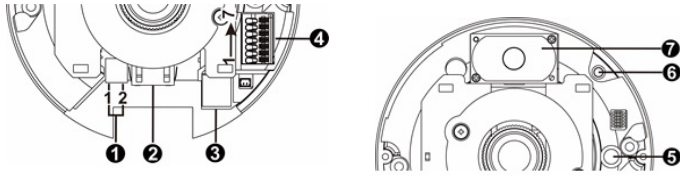

V9360-6/12 MEGAPIXEL SERIES

V9360 Indoor Series Connectors

1. Power Connector: 12 VDC - Pole 1: 12 VDC; Pole 2: Reserved
2. RJ-45 Connector: Network and PoE connections
3. MicroSD Card Slot: Insert microSD card for storage
4. Alarm and Audio Connector: Input and output
5. Built-in Microphone: Audio In
6. Default Button: Press to restore factory defaults
7. Speaker: Audio Out